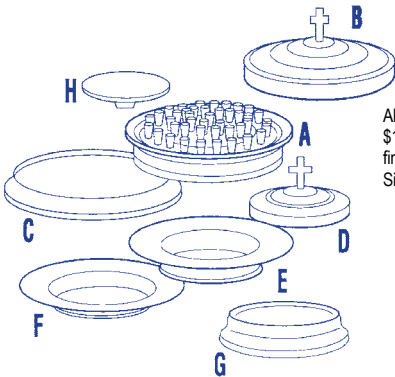

Silverplate has an unduplicated beauty. Artistic selects the finest solid brass pieces, hand polished to perfection. Then we plate them with the purest of solid, silver bars. Pieces occasionally need polishing with a fine standard silver polish.

BRASSTONE ALUMINUM	RW-500AB $72.00	RW-501AB $67.00	RW-502AB $45.00	RW-503AB $46.00	RW-504AB $69.00	RW-505AB $50.00	RW-507AB $41.50
SILVERTONE ALUMINUM	RW-500A $72.00	RW-501A $67.00	RW-502A $45.00	RW-503A $46.00	RW-504A $69.00	RW-505A $50.00	RW-507A $41.50
POLISHED ALUMINUM	RW-500PP $63.55	RW-501PP $52.80	RW-502PP $36.40	RW-503PP $39.45	RW-504PP $52.80	RW-505PP $38.45	RW-507PP $33.85

Brasstone aluminum has a permanent, polished finish due to an exclusive anodizing process. It never requires polishing, and the beautiful finish matches other brass appointments.

Silvertone aluminum has a permanent, polished finish due to an exclusive anodizing process and will never tarnish.

Polished aluminum has a mirror-like luster and will provide years of service. All polished aluminum finishes will require occasional polishing. Ideal for churches with limited budgets.

Glasses and disposable cups sold separately. See column at right.

Letters at top of columns match diagram below.
24K gold-plating and sterling silver available by special order.

All covers are supplied with Latin Cross unless specified. Add $14.00 each for Maltese Cross, Greek Cross or Plain Knob finials. Maltese and Greek Crosses available in Brasstone and Silvertone finishes only.

UNLEAVENED COMMUNION BREAD AND WAFERS

New resealable containers keep contents fresh

- Each comes in a resealable container for freshness
- Made from flour and water
- **RW-70 Plain wafers, 1-1/8" diameter, 1 lb.**
  (1-year shelf life) **$9.45/pkg. of 250**
- **RW-72 Bread 1/2"-square pieces, 1 lb.**
  (1-year shelf life) **$12.60/pkg. of 500**