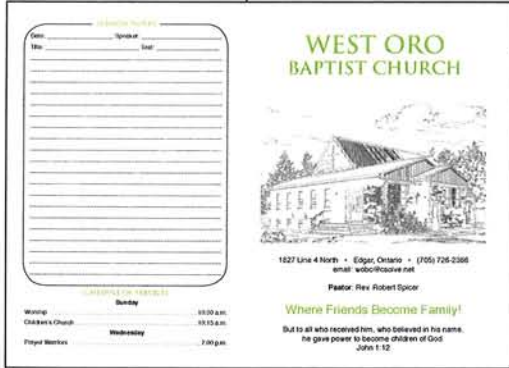

Personalized Custom Bulletins

Add dignity to your church services through the use of personalized bulletins incorporating a picture or line drawing of your church. These are available in either one or two colors of ink. Our custom bulletin package plan offers you the following:

- Your own especially designed bulletin for a specified number of weeks per year.
- Full-color Cathedral bulletins for all the special days such as Easter, Mother's Day, Thanksgiving and Christmas. You also have your choice of other multi-colored bulletins for up to 12 weeks per year.
- All personalized bulletins are printed on high quality stock suitable for printing, mimeographing, or copying.

▶ Printing available on the back cover.

▶ Your choice of ink colors.

8½ x 11

Send for free packets showing sample designs, colors, paper, and prices.